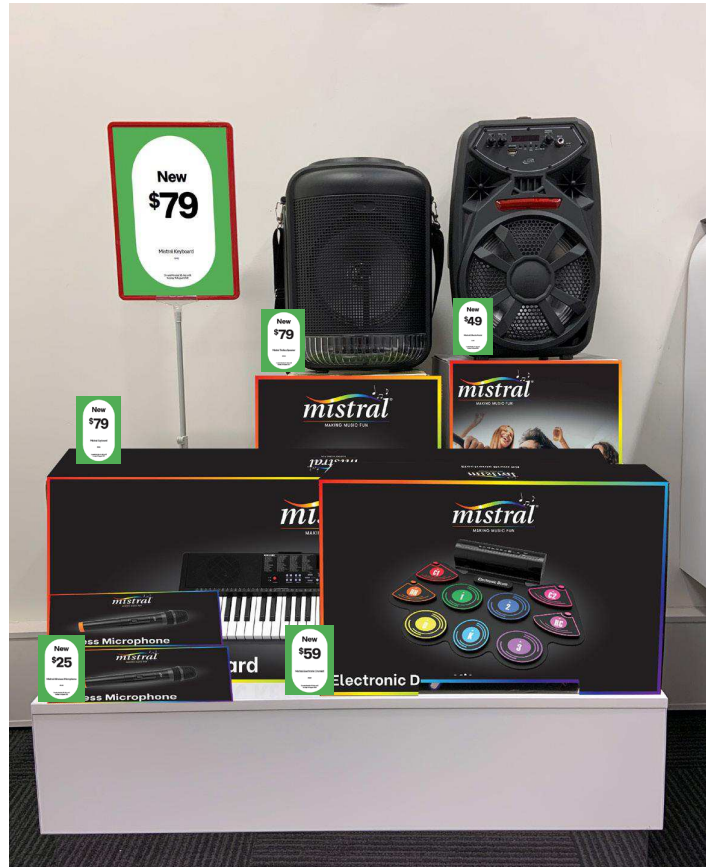

VM Tip!

Alternative display locations for this product range is on display bases, H gondola side and end cap or the window furniture.

Tech | Musical Instruments

Display Base | Option 2

For stores displaying musical instruments on a display base, please display the A7 tickets to the left each sampled product where possible.

Use an acrylic ticket foot to hold the ticket.

To help keep the tickets in place, use one or two removable Glu Dots under each acrylic ticket foot to secure in place on the product box or base.

Please discard remaining tickets and do not display A7 tickets in shelf edge data strip or attach directly to products at any time.

Please adapt to suit your available printer range. One A4 ticket can be used in conjunction to highlight a hero product.

VM Tip!

Sampling products out the box is a great way to showcase the products to customers and can help boost your store's sales.