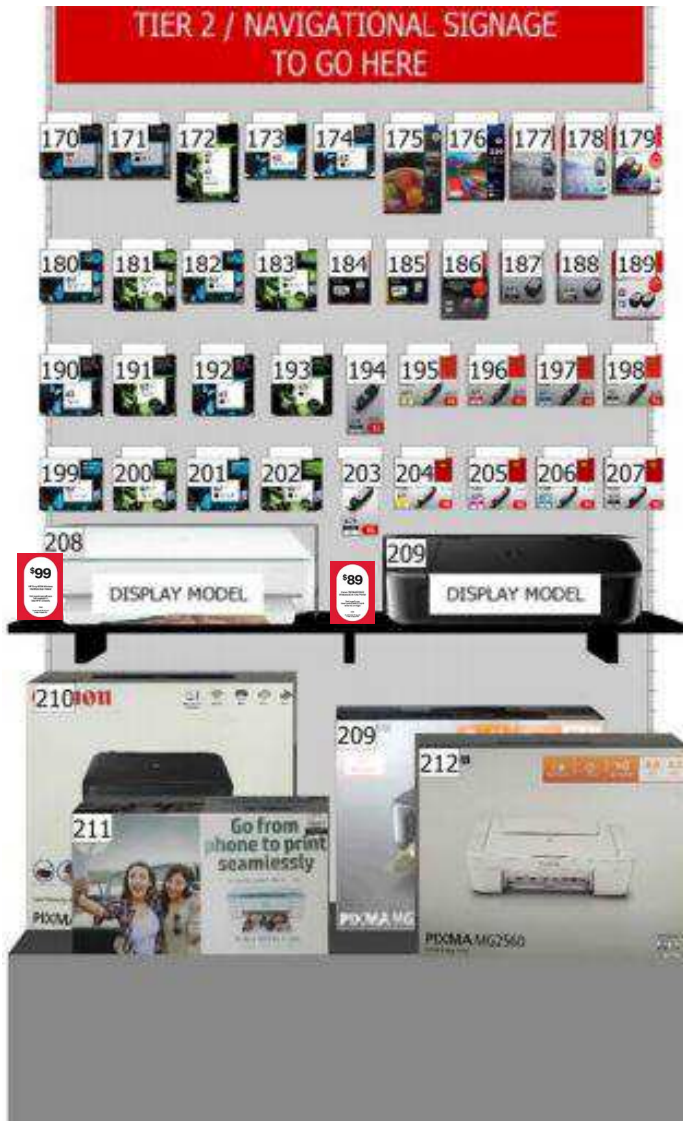

For stores displaying TV's on a display base, please display the A7 tickets where possible and adapt to suit your range. Refer example.

One A4 ticket can be used in conjunction to highlight a hero product.

Use an acrylic ticket foot to hold the ticket.

To help keep the tickets in place, use one or two removable Glu Dots under each acrylic ticket foot to secure in place on the product box or base.

Please discard remaining tickets and do not display A7 tickets in shelf edge data strip or attach directly to products at any time.

One A4 ticket can be used in conjunction to highlight a hero product.

Sampled Printers

Planogrammed - Wall Bay option

Example shown: 4 bay (bay 4) STA_D Stationery planogram.

For stores with a printer display base BST_B, please display the A7 tickets to the left each printer.