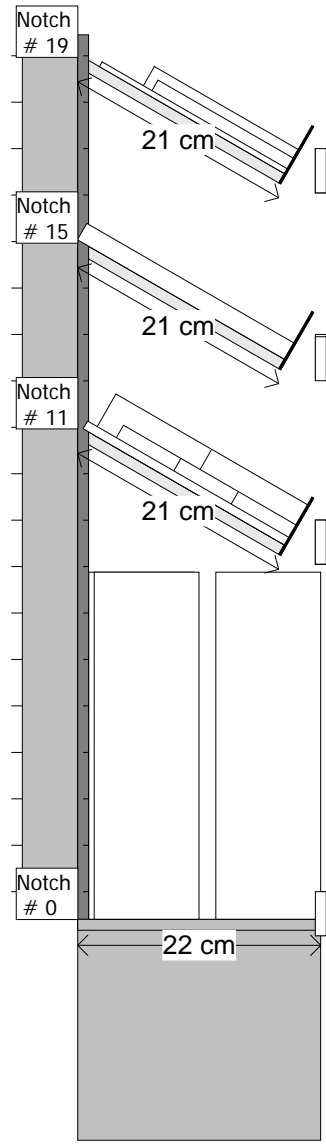

FRONT VIEW

SIDE VIEW

| LOCATION | PRODUCT ID | UPC / EAN | DESCRIPTION | FACINGS | NEW/DELETED PRODU... |
|--|------------|---------------|--|---------|----------------------|
| BAY: 1 Shelf : ECCO IQ SHELF - 465mm x 210mm (50mm LIP) W: 40.0 cm D: 1.0 cm ANGLE: 0 NOTCH # N/A | | | | | |
| BAY: 1 Shelf : ECCO IQ SHELF - 465mm x 210mm (50mm LIP) W: 46.5 cm D: 21.0 cm ANGLE: -30 NOTCH # 19 | | | | | |
| 1 | 10000349 | 9420041682187 | Every Avenue Planner Sticker Pad 6 Pages | 1 | NEW |
| 2 | 10000258 | 9349304000356 | Every Avenue Gel Pens 3 Pack | 2 | NEW |
| 3 | 10000260 | 9349304000370 | Every Avenue 38 Piece Stationery Set | 1 | NEW |
| BAY: 1 Shelf : ECCO IQ SHELF - 465mm x 210mm (50mm LIP) W: 46.5 cm D: 21.0 cm ANGLE: -30 NOTCH # 15 | | | | | |
| BAY: 1 Shelf : ECCO IQ SHELF - 465mm x 210mm (50mm LIP) W: 46.5 cm D: 21.0 cm ANGLE: -30 NOTCH # 11 | | | | | |
| 4 | 10000265 | 9349304000424 | Every Avenue A5 Hardcover Notebook | 1 | NEW |
| 5 | 10000264 | 9349304000417 | Every Avenue A4 Notebooks 2 Pack | 1 | NEW |
| BAY: 1 Shelf : ECCO IQ SHELF - 465mm x 210mm (50mm LIP) W: 46.5 cm D: 21.0 cm ANGLE: -30 NOTCH # 11 | | | | | |
| 6 | 10000263 | 9349304000400 | Every Avenue Note Pad (LINE LIST) | 1 | NEW |
| 7 | 10000259 | 9349304000363 | Every Avenue Mini Highlighters 5 Pack | 1 | NEW |
| 8 | 10000262 | 349304000394 | Every Avenue Memo Pads 2 Pack | 2 | NEW |
| BAY: 1 Shelf : IMPULSE QUEUE UNIT BASE SHELF W: 50.0 cm D: 22.0 cm ANGLE: 0 NOTCH # 0 | | | | | |
| 9 | 10000261 | 9349304000387 | Every Avenue Desk Accessories 3 Pack | 1 | NEW |
| 9 | 10000261 | 9349304000387 | Every Avenue Desk Accessories 3 Pack | 1 | NEW |
| 9 | 10000261 | 9349304000387 | Every Avenue Desk Accessories 3 Pack | 1 | NEW |